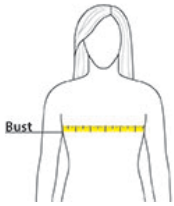

Bust: Measured across the chest one inch below armhole when laid flat.

Sleeve Length from Center Back: Measure from Center Back neck to shoulder point to sleeve hem.

Body Length at Back: Measured from high point shoulder to finished hem at back.

SIZE CHARTS

	XS	S	M	L	XL	XXL	3XL	4XL
Size	2	4/6	8/10	12/14	16/18	20/22	24/26	28/30
Bust	32-34	35-36	37-38	39-41	42-44	45-47	48-51	52-55

SPEC SHEET + MEASUREMENTS

SPORT-TEK

Sport-Tek® Women's Long Sleeve PosiCharge®
Competitor™ V-Neck Tee. LST353LS

HOW TO MEASURE

BUST

Measure under the arm and around the fullest part of the bust with arms down, keeping tape horizontal.

COLORS

Atomic Blue
PMS 2203C

Black
PMS BLACK
C

Carolina Blue
PMS 646C

Deep Red
PMS 201C